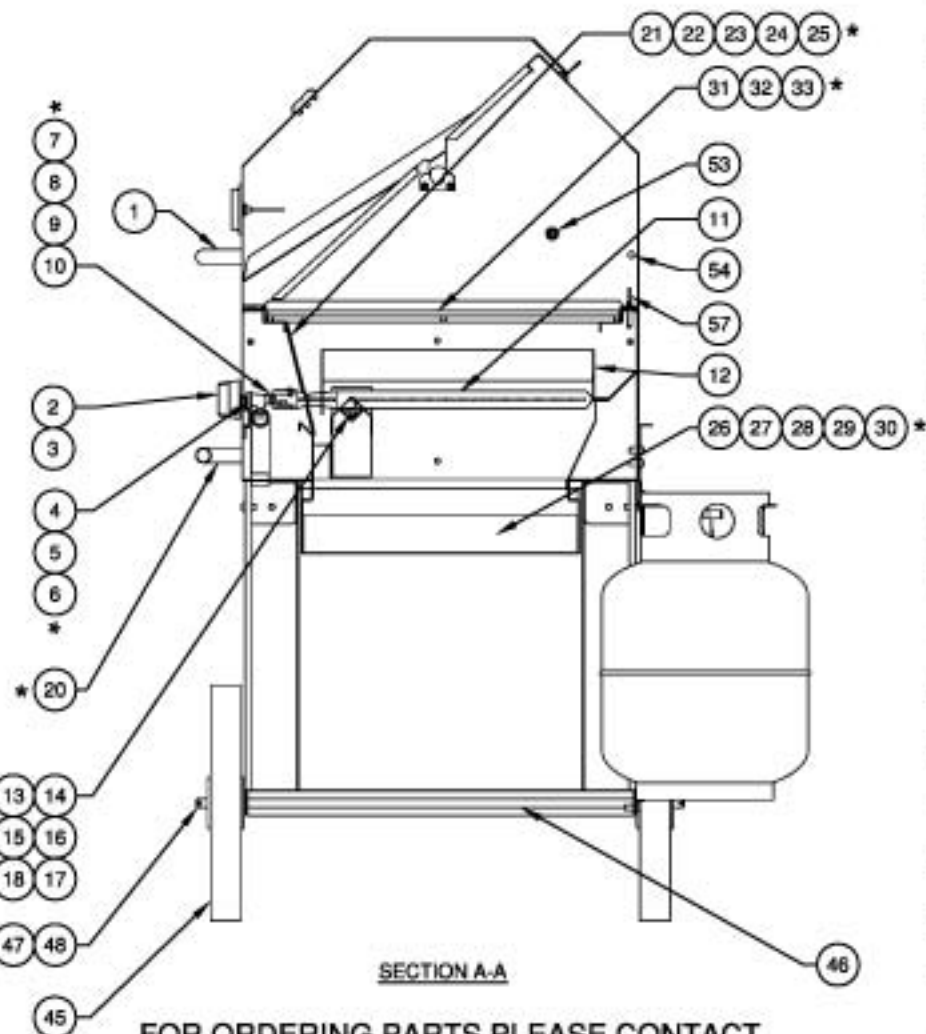

PARTS AND COMPONENTS

SECTION A-A

FOR ORDERING PARTS PLEASE CONTACT
CROWN VERITY AT 519-751-1800

* NOTE:

PLEASE SPECIFY MODEL NUMBER,
TYPE OF GAS AND SERIAL NUMBER
WHEN ORDERING REPLACEMENT PARTS
EXAMPLE: MCB-48, PROPANE, ####