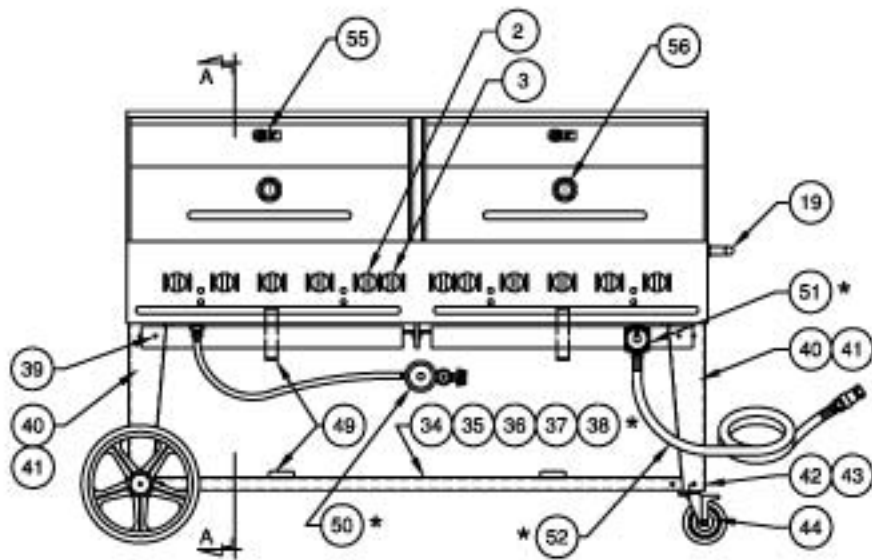

PARTS AND COMPONENTS

SECTION A-A

FOR ORDERING PARTS PLEASE CONTACT
CROWN VERITY AT 519-751-1800

* NOTE:

PLEASE SPECIFY MODEL NUMBER,
TYPE OF GAS AND SERIAL NUMBER
WHEN ORDERING REPLACEMENT PARTS
EXAMPLE: MCB-48, PROPANE, ####