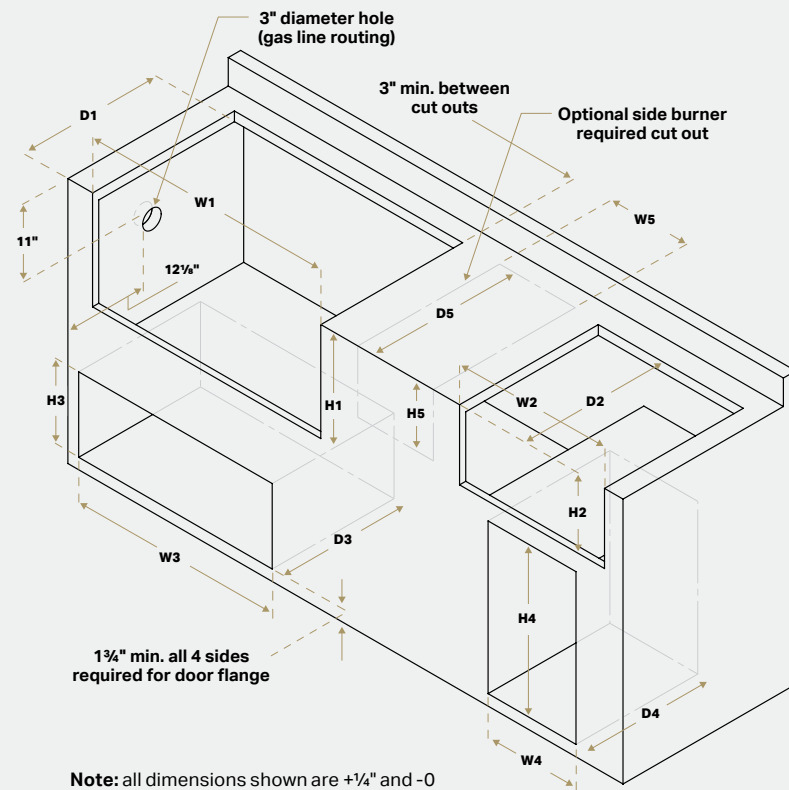

# BUILT-IN CUT OUT DIMENSIONS

Your outdoor dining area will instantly become the talk of the town with a Crown Verity Built-In Grill. Every unit comes with detailed construction specs to make design and installation a breeze.

## ESTATE CLASSIC

| MODEL     | DIMENSIONS |            |            |
|-----------|------------|------------|------------|
| CV-EC-24  | W1 24 1/4" | H1 17 1/2" | D1 23"     |
| CV-EC-30  | W1 30 3/4" | H1 17 1/2" | D1 23"     |
| CV-EC-36  | W1 37"     | H1 17 1/2" | D1 23"     |
| CV-SD1-24 | W3 24 1/2" | H3 11 1/4" | D3 19 3/4" |
| CV-SD1-30 | W3 30 1/2" | H3 11 1/4" | D3 19 3/4" |
| CV-SD1-36 | W3 36 1/2" | H3 11 1/4" | D3 19 3/4" |
| CV-3D1    | W4 14 1/2" | H4 24 1/2" | D4 20 1/4" |
| CV-PD1    | W4 14 1/2" | H4 24 1/2" | D4 20 1/4" |
| CV-GD1    | W4 14 1/2" | H4 24 1/2" | D4 20 1/4" |

## ESTATE ELITE

| MODEL     | DIMENSIONS |            |            |
|-----------|------------|------------|------------|
| EE-24     | W1 25 5/8" | H1 12 1/8" | D1 23"     |
| EE-30     | W1 31 5/8" | H1 12 1/8" | D1 23"     |
| EE-36     | W1 37 5/8" | H1 12 1/8" | D1 23"     |
| EE-48     | W1 51"     | H1 12 1/8" | D1 23"     |
| ES-SD2-24 | W2 25 5/8" | H2 10 1/4" | D2 23 1/2" |
| ES-SD2-30 | W2 31 5/8" | H2 10 1/4" | D2 23 1/2" |
| ES-SD2-36 | W2 37 5/8" | H2 10 1/4" | D2 23 1/2" |
| ES-SD2-48 | W2 51"     | H2 10 1/4" | D2 23 1/2" |
| CV-IC1    | W5 23 1/2" | H5 11 1/4" | D5 23 1/2" |